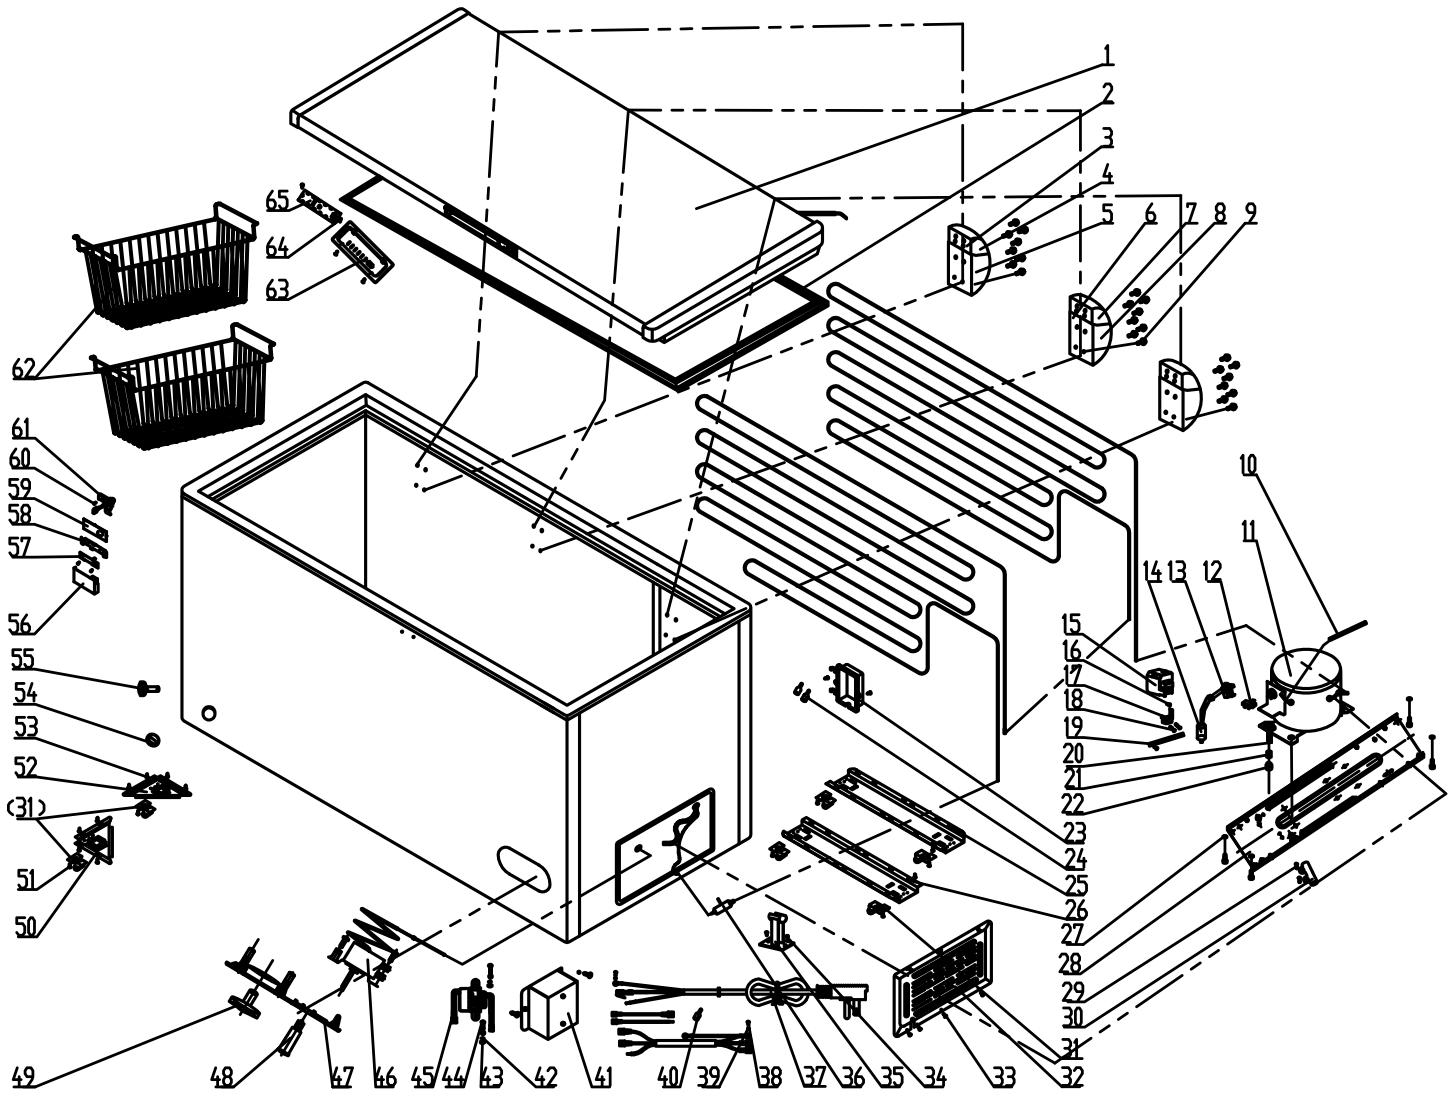

Parts Breakdown

Model FR-CN-0412 45297

Parts Breakdown

Model FR-CN-0412 45297

Item No.	Description	Position	Item No.	Description	Position	Item No.	Description	Position
79895	Door for 45297	1	79915	Suction Tube Sleeve for 45297	21	79935	Transformer Installation Box for 45297	41
79896	Door Seal for 45297	2	79916	Rubber Spacer for 45297	22	79936	Spring Washer for 45297	42
79897	Door Left and Right Hinge for 45297	3	79917	Terminal Box for 45297	23	79937	Nut for 45297	43
79898	Left and Right Upper Hinge Cover (White) for 45297	4	79918	Close-End Wire Connector for 45297	24	79938	Screw for 45297	44
79899	Left and Right Lower Hinge Cover (White) for 45297	5	79919	Back Channel Iron for 45297	25	79939	Light Transformer for 45297	45
79900	Door Middle Hinge for 45297	6	79920	Front Channel Iron for 45297	26	79940	Thermostat for 45297	46
79901	Middle Upper Hinge Cover (White) for 45297	7	79921	Nut for 45297	27	79941	Control Panel for 45297	47
79902	Middle Lower Hinge Cover (White) for 45297	8	79922	Compressor Support for 45297	28	79942	Indicator Lamp for 45297	48
79903	Screw for 45297	9	79923	4x16 for 45297	29	79943	Knob of Temp-Control for 45297	49
79904	Compressor Pipe for 45297	10	79924	Wire Clip for 45297	30	79944	Front Triangle for 45297	50
79905	Compressor for 45297	11	79925	Castor for 45297	31	79945	Screw for 45297	51
79906	Overload Protector for 45297	12	79926	Compressor Cover for 45297	32	79946	Back Triangle for 45297	52
79907	PTC Starting Relay for 45297	13	79927	Triangle Lock Screw for 45297	33	79947	Self-Tapping Screw for 45297	53
79908	Running Capacitor for 45297	14	79928	Screw for 45297	34	79948	Drain Plug for 45297	54
79909	Cover for 45297	15	79929	Filter Support for 45297	35	79949	Drain Hole Stopper for 45297	55
79910	Cable Clamp Screw for 45297	16	79930	Filter for 45297	36	79956	Basket for 45297	56
79911	Cable Clamp for 45297	17	79931	Power Cord for 45297	37	79957	LED Light Cover for 45297	57
79912	Fixing Screw for 45297	18	79932	Screw for 45297	38	79958	Self-Tapping Screw for 45297	58
79913	Capacitor Bracket for 45297	19	79933	Spring Washer for 45297	39	79959	LED Light Board for 45297	59
79914	Fixing Screw for 45297	20	79934	Close-End Wire Connector for 45297	40			